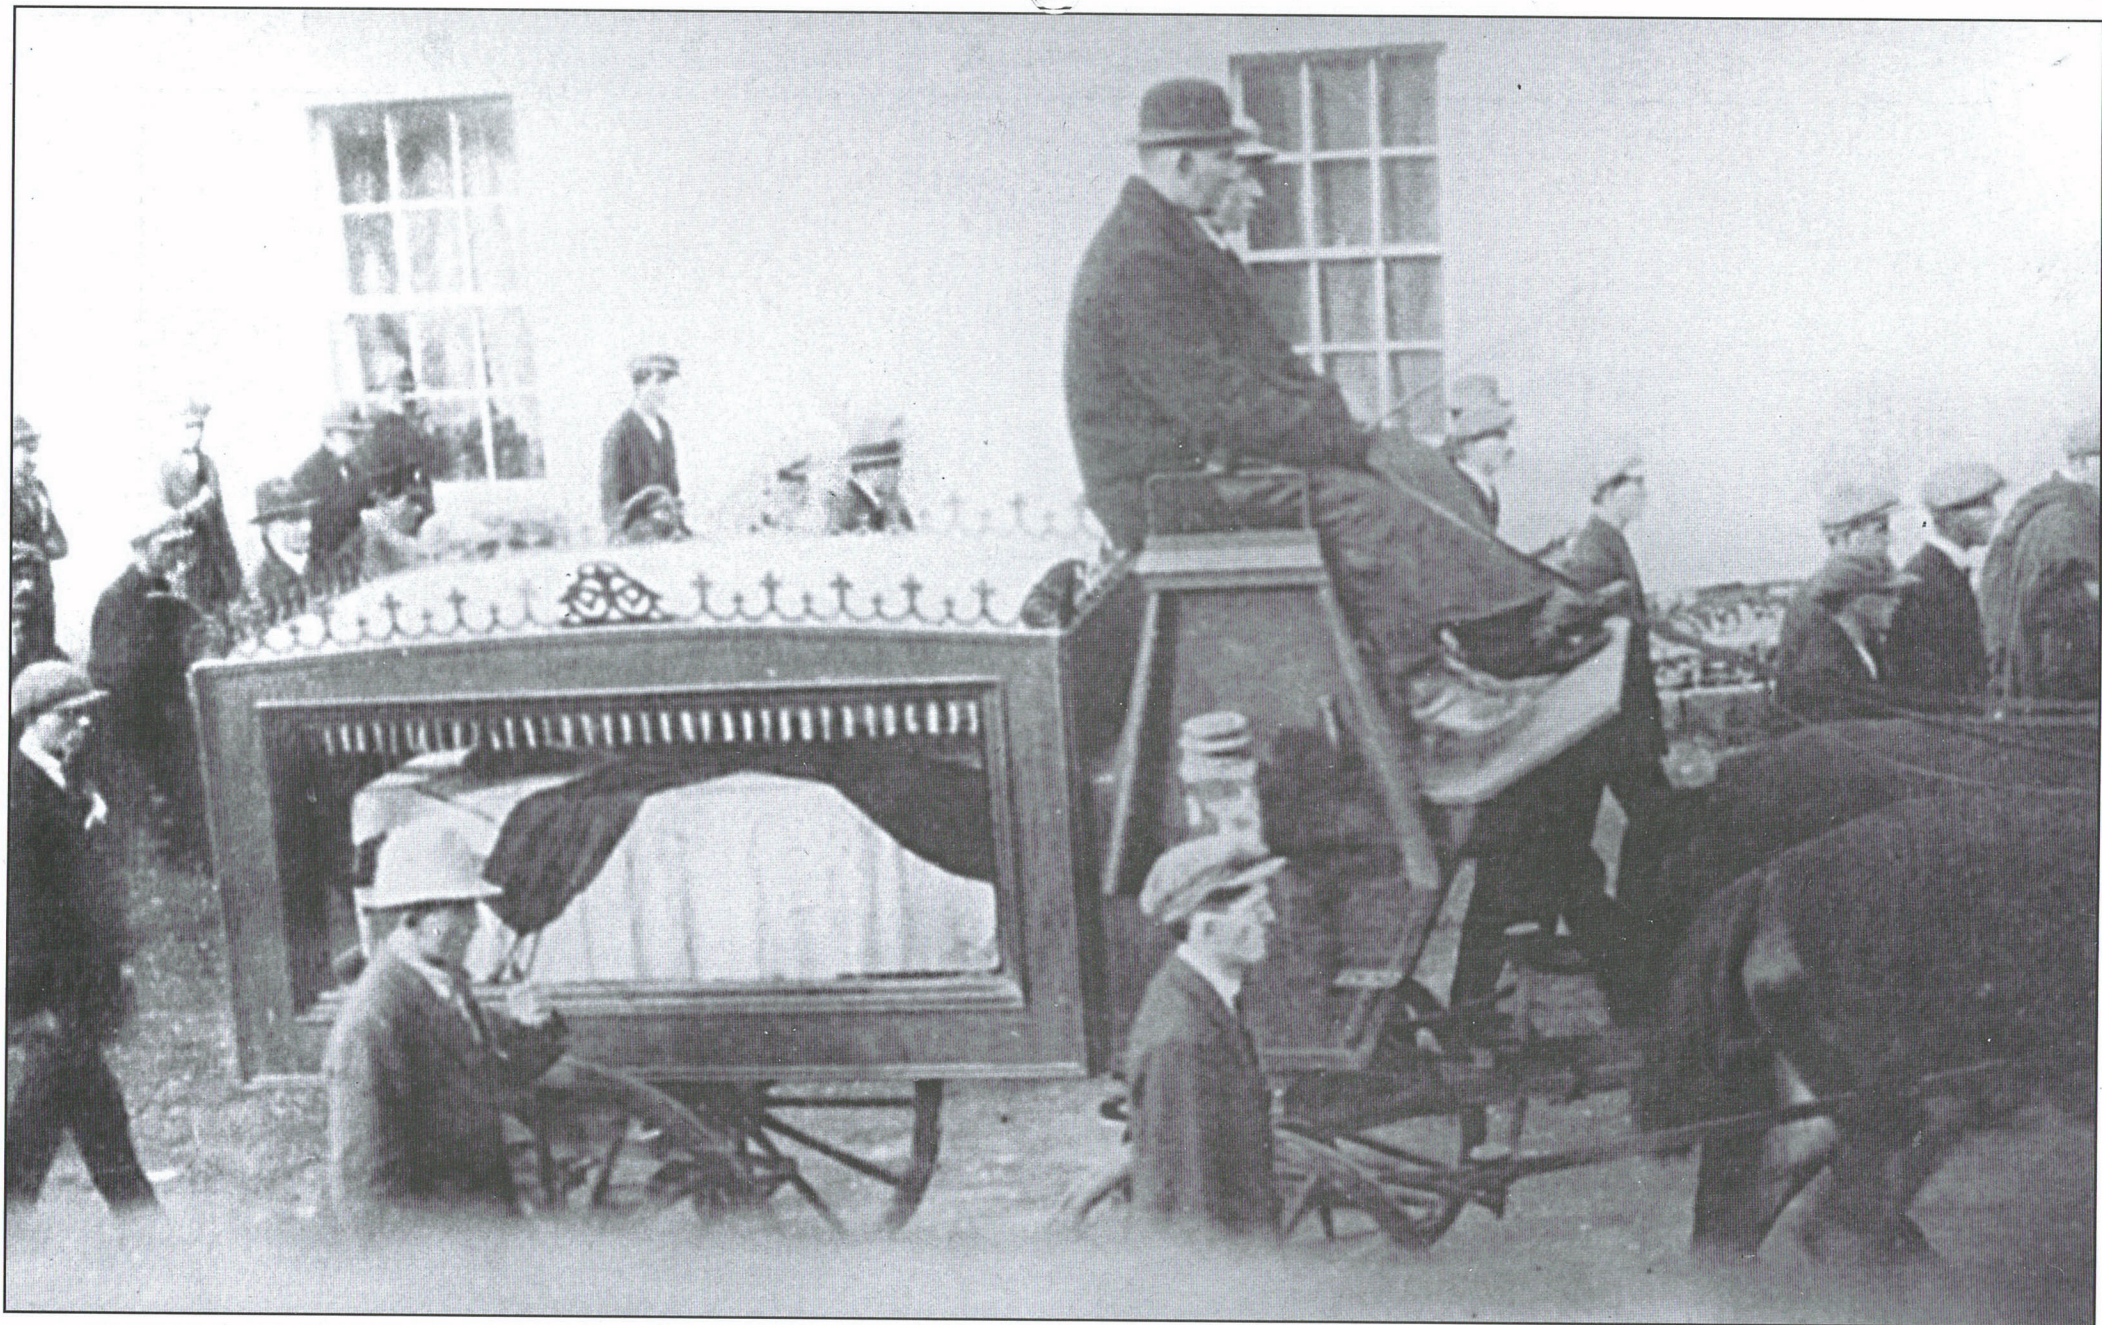

Forster & Co Lith.

The Passage from Cong to Oughterard 1860

AN ENGRAVING FROM 'THE WEST OF IRELAND, ITS EXISTING CONDITION AND PROSPECTS. 1861'

A BUSY DAY IN OUGHTERARD.

Courtesy of Tommy Tuck.

1923. FUNERAL CORTEGE OF SÉAMUS Ó MÁILLE.

Walking beside the hearse, wearing a cap is Harry O'Toole. James Healy, father of Mattie Healy, The Bridge, with cap and mustache walks behind.!

C.1960 GOING FISHING!

Tommy Mallon, Pat Halloran, Roger Finnerty, Mick Walsh.